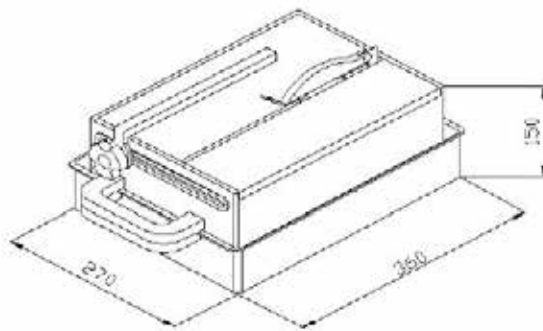

Tired of troubles cutting
our Enamel mosaic?

We have the solution!

Ceramica & Mosaici
STON[®]

"Marielina": the essential tool for a simple and precise cut of the mosaic!

Peso della macchina:Kg 8

A compact, handy, safe and simple to use tool.