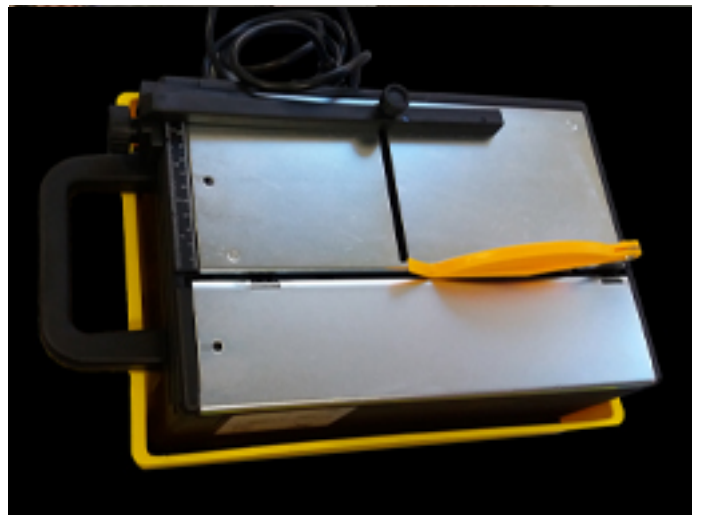

Tired of troubles cutting
our Enamel mosaic?

We have the solution!

Ceramica & Mosaici
STON[®]

"Marielina": the essential tool for a simple and precise cut of the mosaic!

Peso della macchina:Kg 8

A compact, handy, safe and simple to use tool.